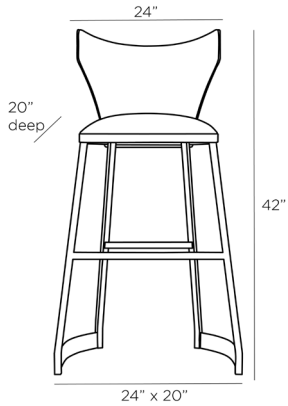

ARTERIOS

ROYSTON BAR STOOL

6941

H: 42 IN, W: 24 IN, D: 20 IN

Dove Leather

Contract Recommendations: Adding a lacquer coating provides additional protection.

Designed with a scaled-down wingback silhouette, the Royston bar stool cuts a striking profile alone or lined up in multiples. Its dove leather seat and gray suede back unite with antique brass legs, rendering a stool that is both beautiful and comfortable. Leather will vary.

APPEARANCE

Material	Brass, Leather, Suede
Finish	Antique Brass, Dove, Gray
Finish Will Vary	true
Top Coat/Sealant	false

DIMENSIONS

Foot Print	W: 24 IN, D: 20 IN
Leg Height	27.5 IN
Seat Back Height	13 IN
Seat	W: 18 IN, D: 16.5 IN
Seat Height	31 IN
Seat	W: 18 IN, D: 16.5 IN
Yardage To Reupholster	2.5

SHIPPING

Product Weight	23 LBS
Gross Weight 1	38 LBS
Shipping Box 1	H: 26.8 IN, L: 22 IN, W: 45.3 IN

ADDITIONAL INFO

Leg Or Foot Application	None
Fabric Compliance	NFPA-260, TB117-2013
Fabric Cleaning Code	S - DRY CLEAN ONLY
Fabric Content	100% LEATHER
Fabric Rub Count	N/A
Foam Compliance	UK COMPLIANT, TB117-2013, NFPA-260